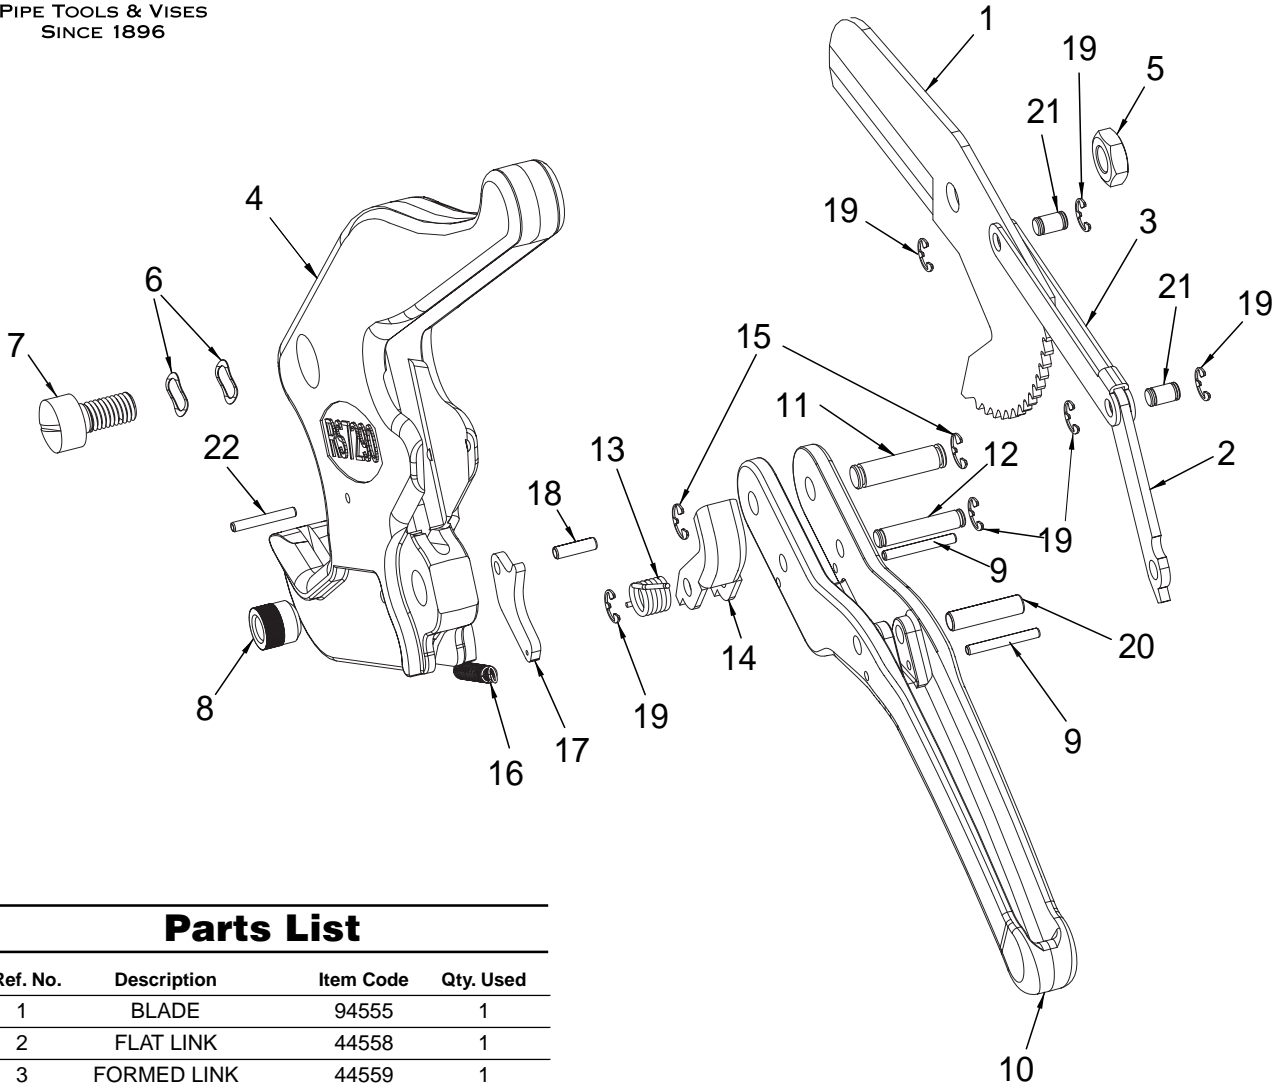

PIPE TOOLS & VISES
SINCE 1896

RS7290 Ratchet Shears

Replacement Parts

Parts List

Ref. No.	Description	Item Code	Qty. Used
1	BLADE	94555	1
2	FLAT LINK	44558	1
3	FORMED LINK	44559	1
4	SHEAR BODY	94551	1
5	HEX NUT	34550	1
6	WAVY WASHER	34551	3
7	BLADE PIVOT SCREW	44551	1
8	BODY BUSHING	40163	1
9	SPRING PIN	34552	2
10	HANDLE	94552	1
11	PIVOT PIN HANDLE	44552	1
12	PAWL PIVOT PIN	44553	1
13	TORSION SPRING	44554	1
14	RATCHET PAWL	44555	1
15	LARGE E-CUP	34553	2
16	TENSION SPRING	44556	1
17	ROCKER	44557	1
18	ROCKER PIVOT PIN	34554	1
19	SMALL E-CUP	34555	6
20	LINK PIN	34556	2
21	LINKAGE PIVOT	44550	1
22	SHORT SPRING PIN	34557	1